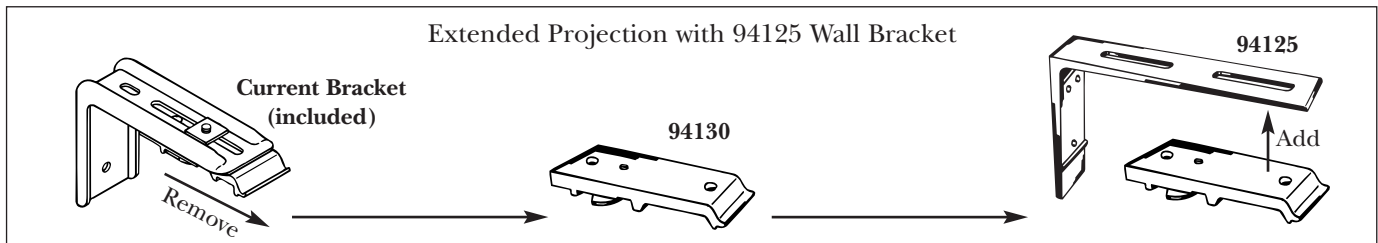

3 slides standard per foot, if additional slides are needed, must order separately and at the time of order.