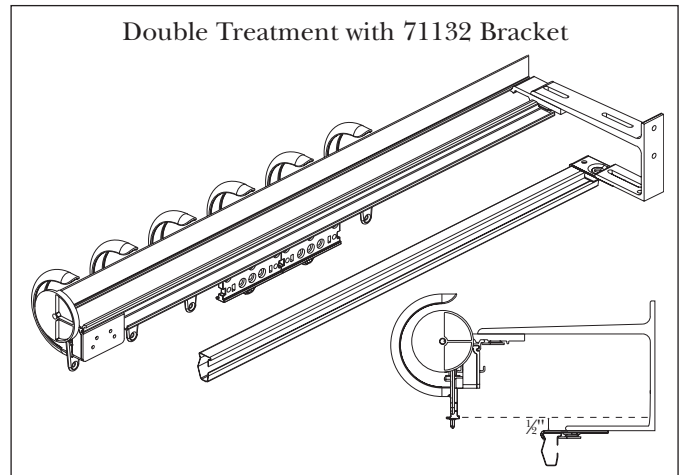

3 slides standard per foot, if additional slides are needed, must order separately and at the time of order.