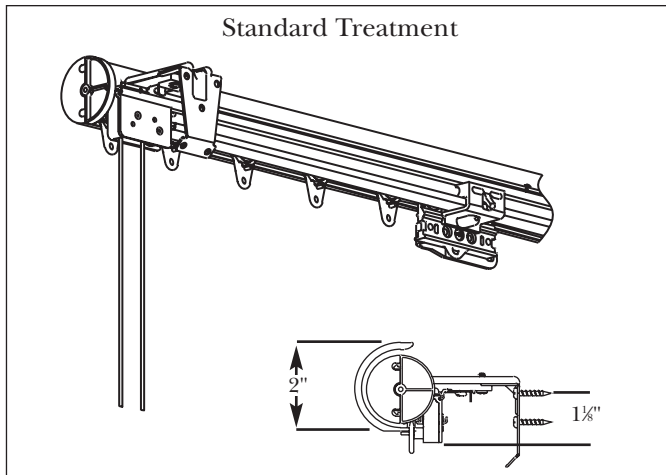

3 slides standard per foot, if additional slides are needed, must order separately and at the time of order.