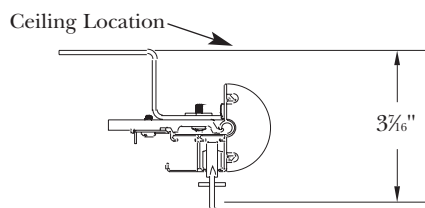

Ceiling Mount Bracket (Bracket #1796.061 with part #94130)

*Can only use end caps due to finial height

How to Order Sets

1. Specify quantity and set number, including finish.
2. Specify bracket to bracket measurement.
3. Specify center draw or one way. Indicate stack side for a one way draw.
4. Specify Cord Location (right or left) and cord drop (8' is standard).
5. Specify wall or ceiling mount* and return measurement.
6. Select finials or endcaps.