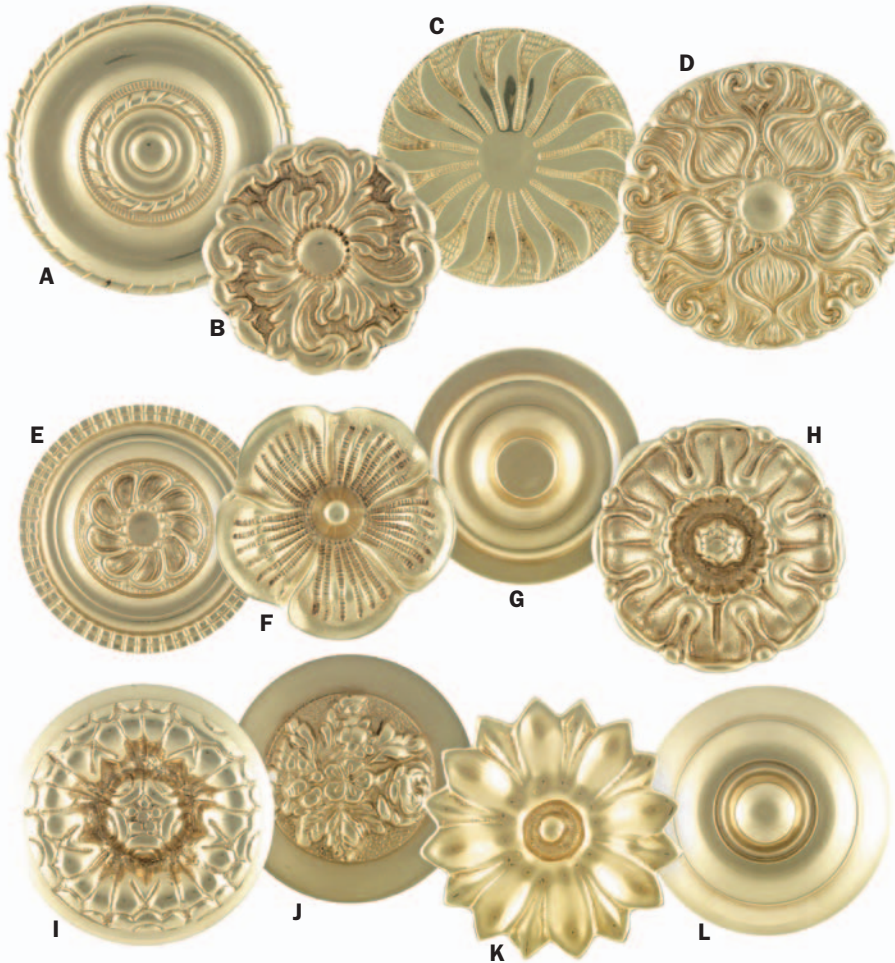

ABBREVIATION KEY:

D = diameter
H = height
L = length
P = projection
W = width

AVAILABLE FINISH:

PB = polished brass

AVAILABILITY:

in-stock, typically ships within 24-48 hours

MATERIALS:

brass

PRODUCT FAMILY:

◆ Symphony in Brass

SEE IT OR SHOW IT ONLINE AT:

www.ivesta.com/sb-wt.html

window treasures collection

COMPONENT SPOTLIGHT

The illustration at left details the different components involved in a typical rosette kit installation - not shown is the kit's ring hook. The long stem shown can be replaced with a shorter stem upon customer request at no additional charge.

1. Rosette
2. Headless Screw (#11303)
3. Long Stem (#11302)
4. Wall Plate (#11304)
5. Stud Screw (#11305)
6. Plastic Dowel (#11306)

window treasures collection

assorted
hardware
for windows

Vesta Inc · 109 Welpine Ridge Road · Pendleton, SC 29670 · 800.638.3782 voice · 864.225.0228 fax · www.ivesta.com

65

Availability: in stock, typically ships within 24-48 hours | **Available Finish:** PB | **Materials:** brass | **Product Family:** Symphony in Brass

TIEBACK KITS (kits include one of specified rosette, stem, headless screw, wall plate, stud screw & fixing hook)