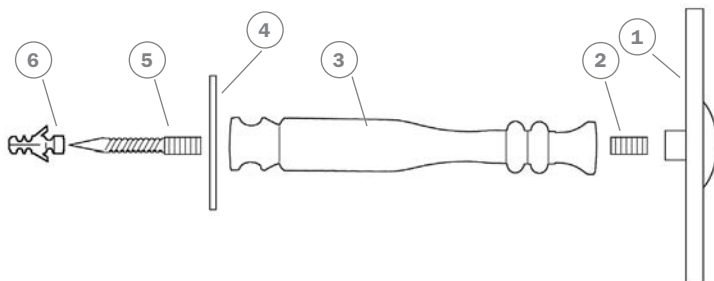

COLLECTION NOTES:

Rosette kits include one each of specified rosette, long stem, headless screw, wall plate, stud screw and fixing hook. Customers can request that their kit include the shorter stem. For longer projections the short stem and long stem can be joined using an additional headless screw. Tiebacks should always be mounted into studs or other solid surfaces.

ABBREVIATION KEY:

D = diameter
H = height
L = length
P = projection
W = width

AVAILABLE FINISH:

PB = polished brass

AVAILABILITY:

in-stock, typically ships within 24-48 hours

MATERIALS:

brass

PRODUCT FAMILY:

◆ Symphony in Brass

SEE IT OR SHOW IT ONLINE AT:

www.ivesta.com/sb-wt.html

window treasures collection

COMPONENT SPOTLIGHT

The illustration at left details the different components involved in a typical rosette kit installation - not shown is the kit's ring hook. The long stem shown can be replaced with a shorter stem upon customer request at no additional charge.

65

Availability: in stock, typically ships within 24-48 hours | **Available Finish:** PB | **Materials:** brass | **Product Family:** Symphony in Brass

TIEBACK KITS (kits include one of specified rosette, stem, headless screw, wall plate, stud screw & fixing hook)