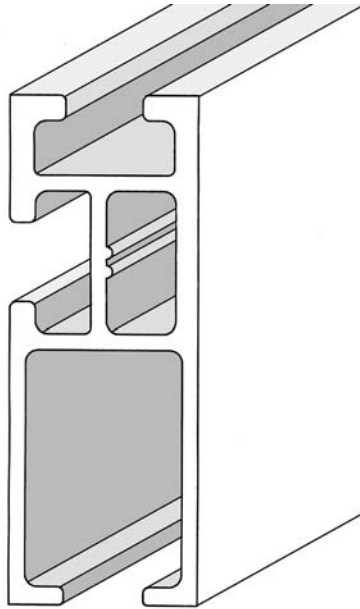

### Deco[R]

featuring rectangular extruded track

installation shown wall mounted with Deco[R] track and single bracket #422750

installation shown wall mounted with Deco[R] track and ceiling/wall bracket #422753

#### TRACK

**Deco[R]**  
Aluminum Track  
#428015 - 3/16"W, 1 1/16"H

\*sold by the foot, will cut to your specified lengths, no charge