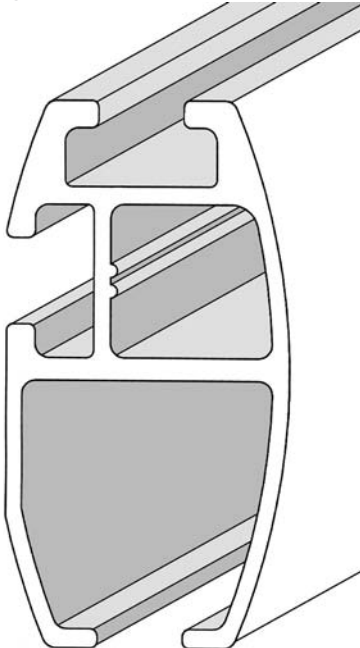

**Roller Glide** large  
#906520 - 3/4"P

**Track Connector**  
#908993

### Deco(V)

featuring oval extruded track

installation shown wall mounted with Deco(V) track and single bracket #432730

installation shown wall mounted with Deco(V) track and ceiling/wall bracket #902873

#### TRACK

**Deco(V)**  
Aluminum Track  
#438020 - 3/4"W, 1 1/16"H

\*sold by the foot, will cut to your specified lengths, no charge