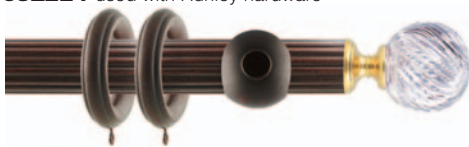

crystal magic collection

581224 used with Hunley hardware