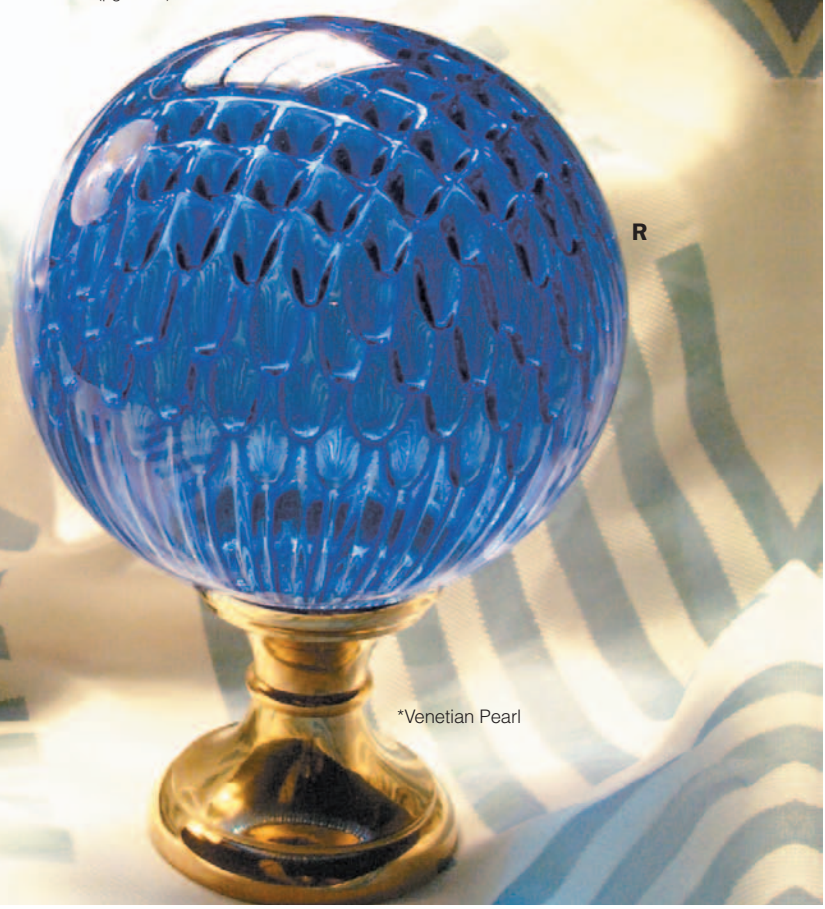

*Venetian Pearl