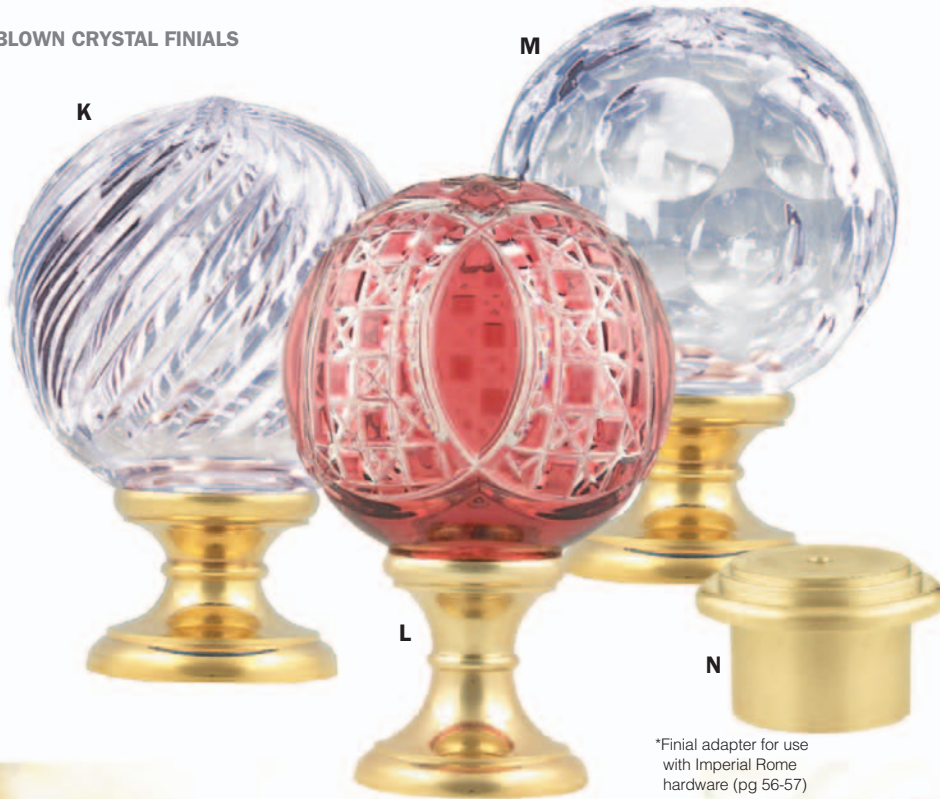

crystal magic collection

2" diameter
[Imperial Rome]

---

2 1/4" diameter
[Highland Timber or Hunley]

Vesta Inc · 109 Welpine Ridge Road · Pendleton, SC 29670 · 800.638.3782 voice · 864.225.0228 fax · www.ivesta.com

Availability: special order 3-4 weeks, no returns | **Available Base Finishes:** AB, BB, BN, OB, PB, PC | **Materials:** crystal, brass | **Product Family:** Harvest the Beauty

BLOWN CRYSTAL FINIALS

- **K. #581224**
  blown lead crystal
  4"D, 5 1/2"L
- **L. #581268R**
  blown lead crystal
  (2-colored)
  4"D, 6 1/8"L
- **M. #581226**
  blown lead crystal
  4"D, 5 1/2"L
- **N. #913010**
  finial adapter
  2 1/2"D, 1/4"P
- **O. #581269G**
  blown lead crystal
  (2-colored)
  4"D, 6 1/8"L
- **P. #581266B**
  blown lead crystal
  (2-colored)
  4"D, 6 1/8"L
- **Q. #581222**
  blown lead crystal
  4"D, 5 1/2"L
- **R. #581254B**
  blown lead crystal
  4"D, 6 1/8"L

A - Amber, B - Blue, G - Green, R - Red, Y - Yellow
Use this color key to specify color (other than clear) when you place your order. Finial bases are standard in polished brass but you may specify antique brass, brushed brass, brushed nickel, old black or polished chrome for an additional charge.

*Finial adapter for use with Imperial Rome hardware (pg 56-57)