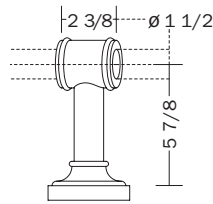

cherry, black

1 1/2"

wide

1 1/2"

available rod diameter

ROBERT ALLEN

PRESENTS

B L M E

gloria

measurements

finials / holdback

Amphora

Esfera

Raya

Trompeta

holdback

brackets

wide bracket

inside mount bracket

accessories

pleating hook

eyelet hook

standard ring