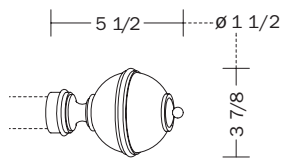

cherry, black

1 1/2"

wide

1 1/2"

available rod diameter

ROBERT ALLEN

PRESENTS

B L M E

gloria

measurements

finials / holdback

Amphora

Esfera

Raya

Trompeta

holdback