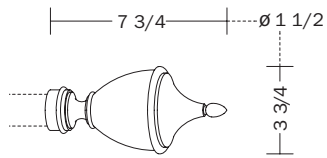

cherry, black

1 1/2"

wide

1 1/2"

available rod diameter

ROBERT ALLEN

PRESENTS

B L M E

gloria

measurements

finials / holdback

Amphora

Esfera

Raya

Trompeta

holdback