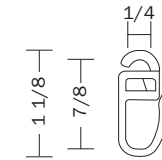

cherry, black

1 1/2"

wide

1 1/2"

available rod diameter

ROBERT ALLEN

PRESENTS

B L M E

brackets

wide bracket

inside mount bracket

accessories

pleating hook

eyelet hook

standard ring