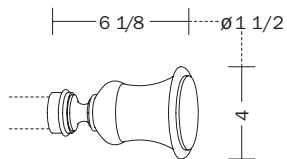

cherry, black

1 1/2"

wide

1 1/2"

available rod diameter

ROBERT ALLEN

PRESENTS

B L M E

gloria

measurements

finials / holdback

Amphora

Esfera

Raya

Trompeta

holdback

brackets

wide bracket

inside mount bracket

accessories

pleating hook

eyelet hook

standard ring