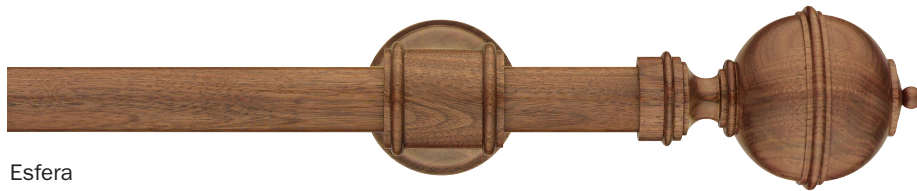

gloria

Amphora

Esfera

Raya

Trompeta

walnut

beech

cherry

cherry, black

1 1/2"

wide

1 1/2"

available rod diameter

ROBERT ALLEN

PRESENTS

B L M E