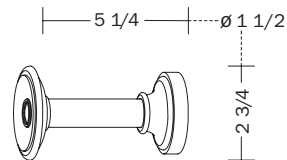

cherry, black

1 1/2"

wide

1 1/2"

available rod diameter

ROBERT ALLEN

PRESENTS

B L M E

gloria

measurements

finials / holdback

Amphora

Esfera

Raya

Trompeta

holdback

brackets

wide bracket

inside mount bracket

accessories

pleating hook

eyelet hook

standard ring