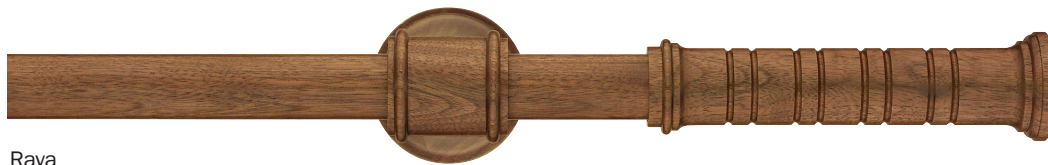

gloria

Amphora

Esfera

Raya

Trompeta

walnut

beech

cherry

cherry, black

1 1/2"

wide

1 1/2"

available rod diameter

ROBERT ALLEN

PRESENTS

B L M E