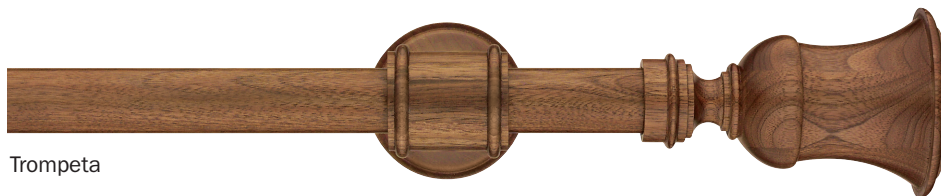

gloria

Amphora

Esfera

Raya

Trompeta

walnut

beech

cherry

cherry, black

1 1/2"

wide

1 1/2"

available rod diameter

ROBERT ALLEN

PRESENTS

B L M E