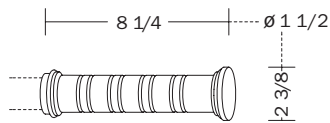

cherry, black

1 1/2"

wide

1 1/2"

available rod diameter

ROBERT ALLEN

PRESENTS

B L M E

gloria

measurements

finials / holdback

Amphora

Esfera

Raya

Trompeta

holdback

brackets

wide bracket

inside mount bracket

accessories

pleating hook

eyelet hook

standard ring