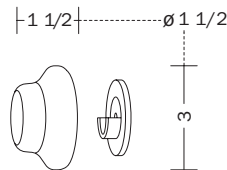

cherry, black

1 1/2"

wide

1 1/2"

available rod diameter

ROBERT ALLEN

PRESENTS

B L M E

gloria

measurements

finials / holdback

Amphora

Esfera

Raya

Trompeta

holdback

brackets

wide bracket

inside mount bracket

accessories

pleating hook

eyelet hook

standard ring