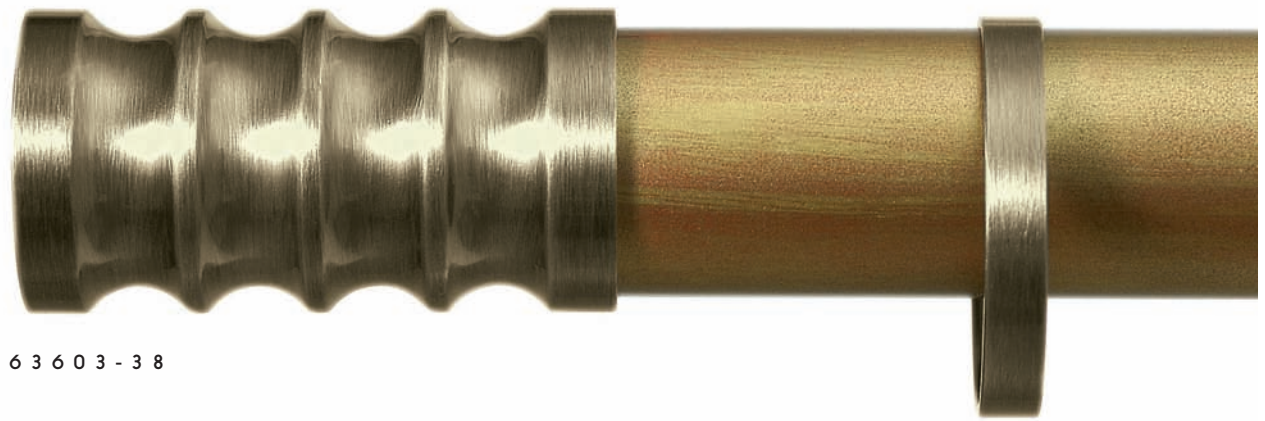

MÉLIA is a high-end and contemporary hardware collection, which harmoniously brings together wood and metal materials. The 1³/₈ poles are available in 5 different patinas : white, mahogany, ebony, antique silver and antique gold. All finials and accessories are in solid brass and offer 3 finishes : brushed nickel, black nickel and antique brass. The Mella collection is technical, original and decorative and will be perfect for pure and opulent decors.

LAITON PATINÉ
ANTIQUÉ BRASS - MESSING ANTIK

NICKEL NOIR
BLACK NICKEL - NICKEL SCHWARZ

40 mm - 1 9/16"

NICKEL BROSSÉ
BRUSHED NICKEL - NICKEL MATT

6 3 6 0 3 - 3 2

75 mm - 2 15/16"

LAITON PATINÉ
ANTIQUE BRASS - MESSING ANTIK

Depending on their position and associated with the MINOS finial, the ANELIS rings will help you creating original and unusual finial designs.
Assembly : just slide and screw the ANELIS rings on the pole and then screw the MINOS finial at the end of the pole.