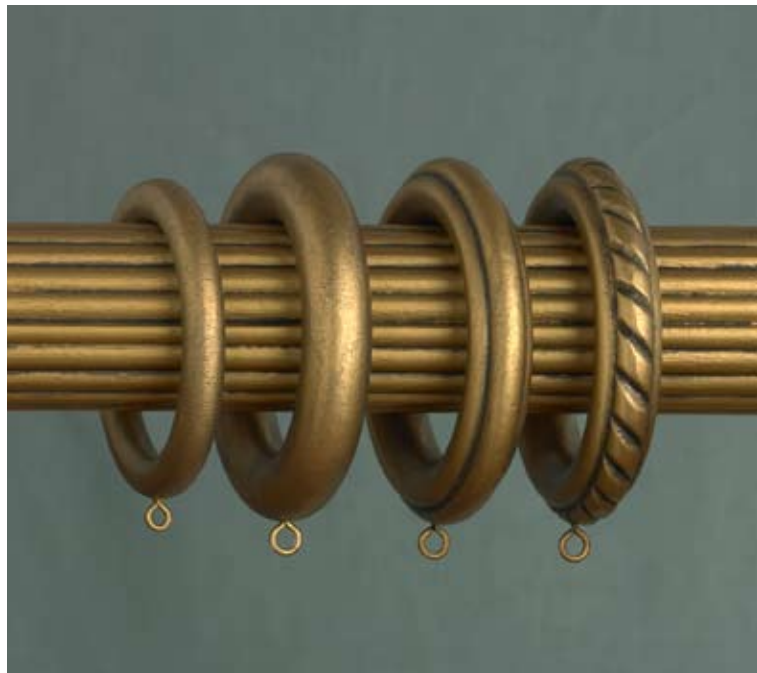

4' - DP844-PGL  
6' - DP846-PGL  
8' - DP848-PGL  
12' - DP852-PGL

*See all available finishes on Pages 71-73*

*Elbow Bracket for 2 1/4" Pole  
DB640-CMA, Mahogany  
Dimensions: 3" x 8" Smooth Style Only*

*Also Available for 2" Pole  
Style - CB640*

*Braided Rings for 2 1/4" Pole  
Rosewood with Gold  
DR665-PWG  
Dimensions: 2 3/4" ID x 4 1/4" OD*

*(Left to Right)*

*Smooth Rings for 2 1/4" Pole - Soft Gold  
DR661-PSG  
Dimensions: 2 3/4" ID x 3 3/4" OD*

*Smooth Rings for 2 1/4" Pole - Soft Gold  
DR662-PSG  
Dimensions: 2 3/4" ID x 4 1/4" OD*

*Ribbed Rings for 2 1/4" Pole - Soft Gold  
DR666-PSG  
Dimensions: 2 3/4" ID x 4 1/4" OD*

*Braided Rings for 2 1/4" Pole - Soft Gold  
DR665-PSG  
Dimensions: 2 3/4" ID x 4 1/4" OD*