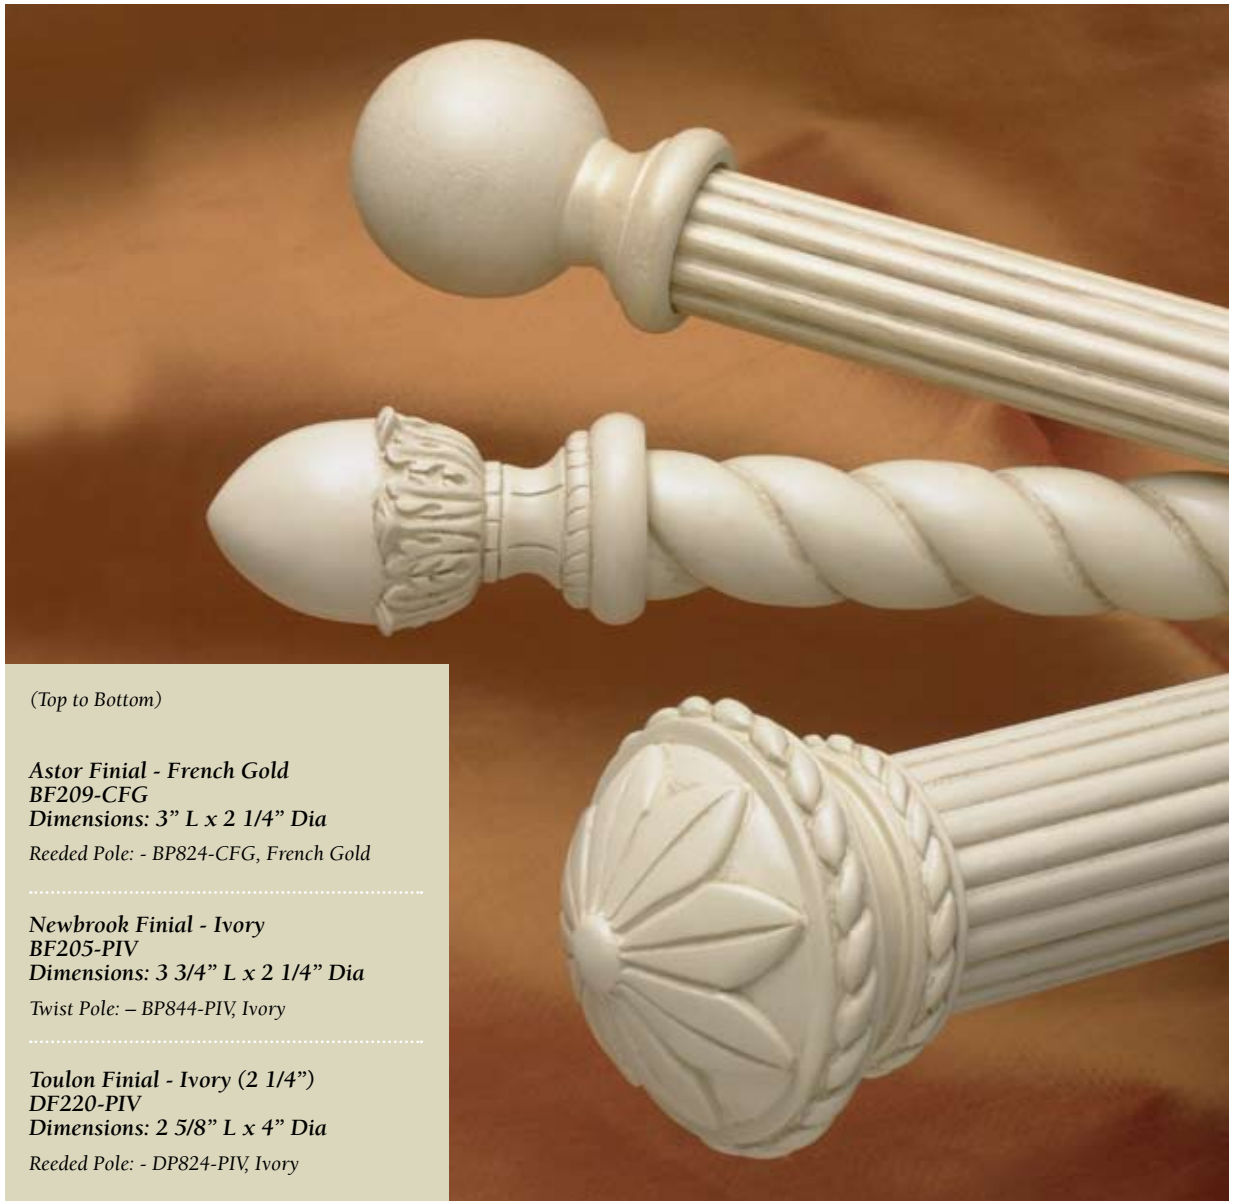

Smooth Pole: - BP804-PTR, Tudor Rose

**Blair Finial - Natural Oak**  
BF208-PNO  
Dimensions: 3 3/4" L x 2" Dia

Reeded Pole: - BP824-PNO, Natural Oak

**Horsham Finial - Mahogany**  
BF210-CMA  
Dimensions: 3 1/4" L x 2" Dia

Smooth Pole: - BP804-CMA, Mahogany

*Gramercy*  
1 3/8"  
Collection

(Top to Bottom)

**Astor Finial - French Gold**  
BF209-CFG  
Dimensions: 3" L x 2 1/4" Dia

Reeded Pole: - BP824-CFG, French Gold

**Newbrook Finial - Ivory**  
BF205-PIV  
Dimensions: 3 3/4" L x 2 1/4" Dia