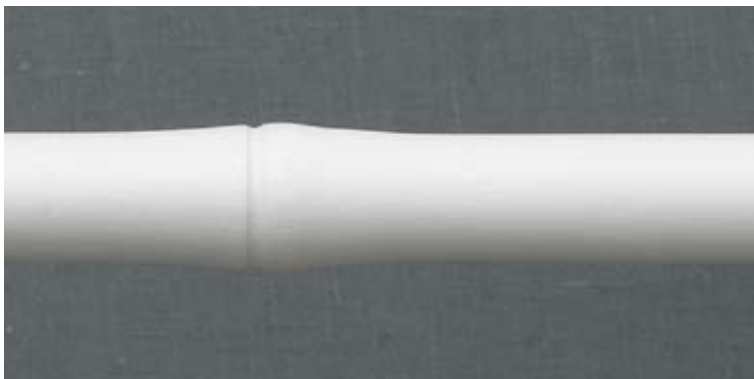

*Elbow Bracket - Mahogany*  
 BB640-CMA  
 Dimensions: 3" x 8" Smooth Style Only

*Gramercy  
 1 3/8"  
 Collection*

*Brackets  
 Poles  
 Rings*

*Smooth Ring - Ivory*  
 BR660-PIV  
 Dimensions: 1 7/8" ID x 2 7/8" OD

*Reeded Pole - Ivory*  
 BP824-PIV  
 Dimensions: 1 3/8" Dia x 4' Shown,  
 Available in 4', 6', 8' or 12'

*1" Diameter Bamboo Pole: - Cream*  
 4' - AP-864-CCR  
 6' - AP-866-CCR  
 8' - AP-868-CCR

*Available In All Classic and Premiere  
 Finishes  
 Plus PBA Bamboo*