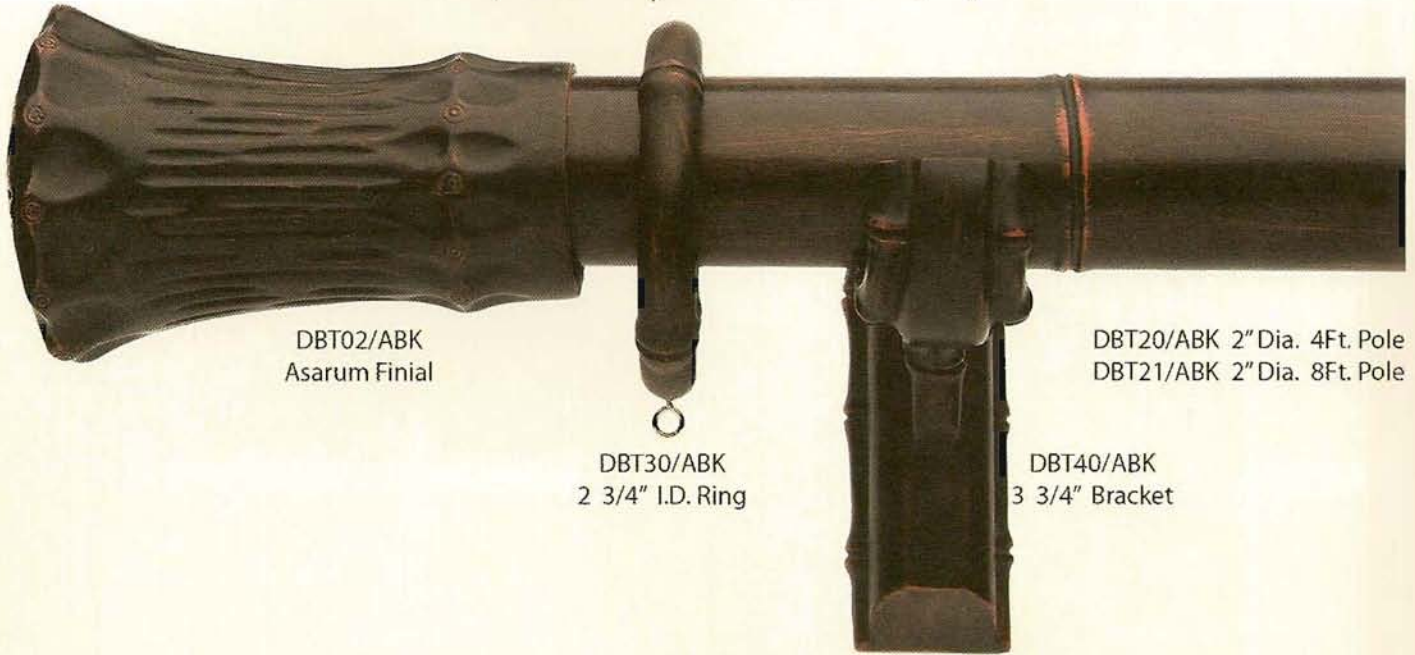

ANTIQUE BLACK

DBT02/ABK
Asarum Finial

DBT20/ABK 2" Dia. 4Ft. Pole
DBT21/ABK 2" Dia. 8Ft. Pole

DBT30/ABK
2 3/4" I.D. Ring

DBT40/ABK
3 3/4" Bracket