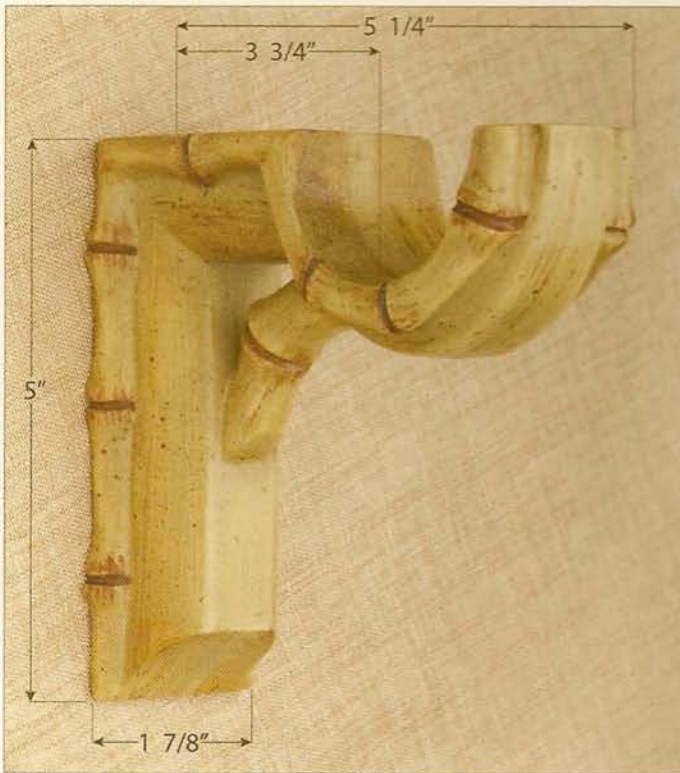

# ACCESSORIES

All accessories available in all finishes.

DBT41/BNA  
5" Decorative Bracket

DBT30/BNA  
2 3/4" I.D. Ring

DBT40/BNA  
3 3/4" Decorative Cup Bracket

DBT42/BNA  
Wall Flange Set

DBT60/BNA 40" Baton

DBT02 - Asarum Finial  
L: 5 3/4" - H: 3 3/4"  
Dia: 2 1/2" - Base: 2"

DBT03 - Lotus Finial  
L: 2 1/4" - H: 4 1/2"  
Dia: 2 1/2" - Base: 2"

DBT01 - Papyrus Finial  
L: 4 3/8" - H: 2 3/4"  
Dia: 2 3/4" - Base: 2"