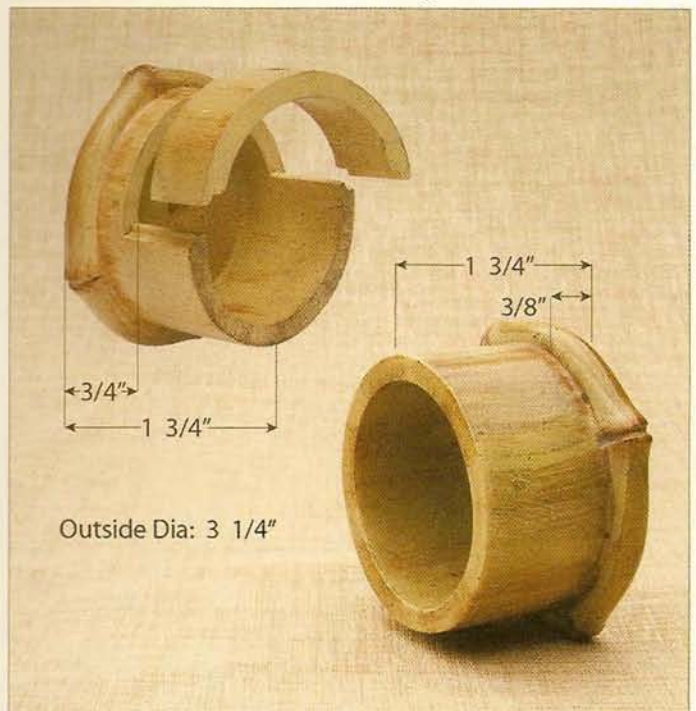

# ACCESSORIES

All accessories available in all finishes.

DBT41/BNA  
5" Decorative Bracket

DBT30/BNA  
2 3/4" I.D. Ring

DBT40/BNA  
3 3/4" Decorative Cup Bracket

DBT42/BNA  
Wall Flange Set

DBT60/BNA 40" Baton

DBT02 - Asarum Finial  
L: 5 3/4" - H: 3 3/4"  
Dia: 2 1/2" - Base: 2"

DBT03 - Lotus Finial  
L: 2 1/4" - H: 4 1/2"  
Dia: 2 1/2" - Base: 2"

DBT01 - Papyrus Finial  
L: 4 3/8" - H: 2 3/4"  
Dia: 2 3/4" - Base: 2"