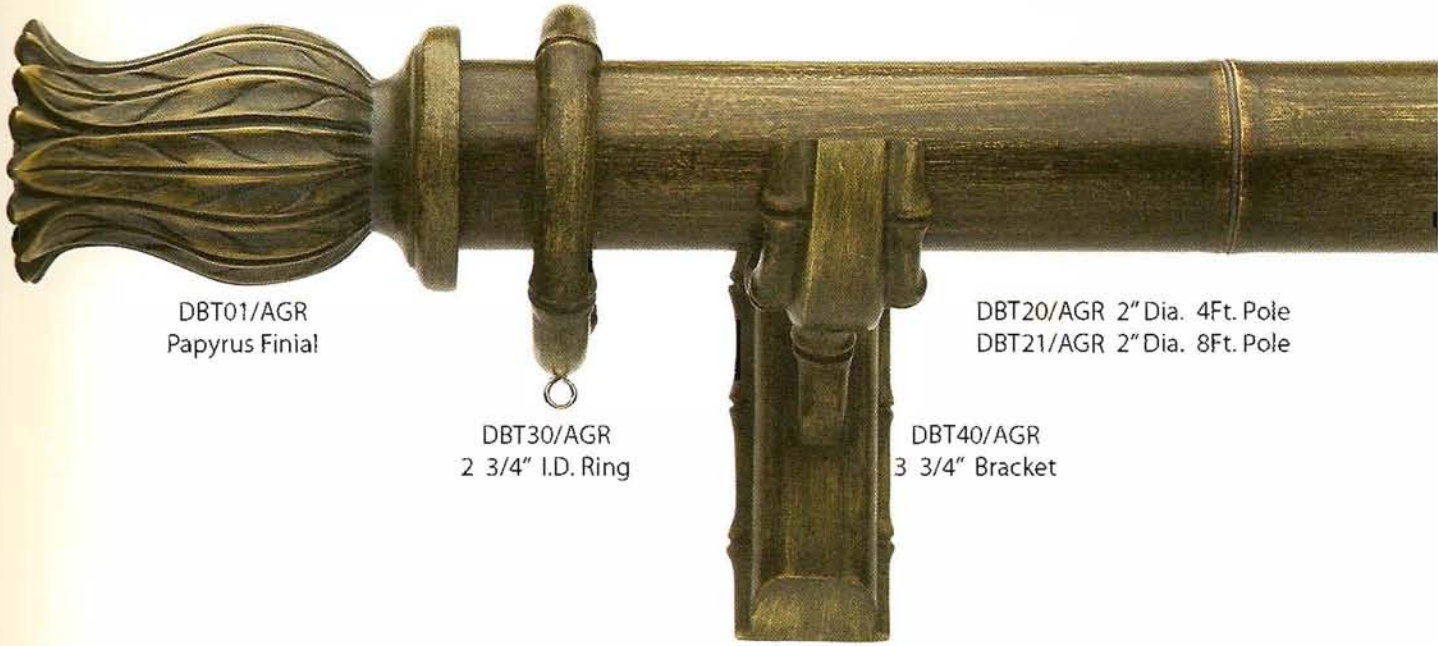

ANTIQUE GREEN

DBT01/AGR
Papyrus Finial

DBT30/AGR
2 3/4" I.D. Ring

DBT20/AGR 2" Dia. 4Ft. Pole
DBT21/AGR 2" Dia. 8Ft. Pole

DBT40/AGR
3 3/4" Bracket