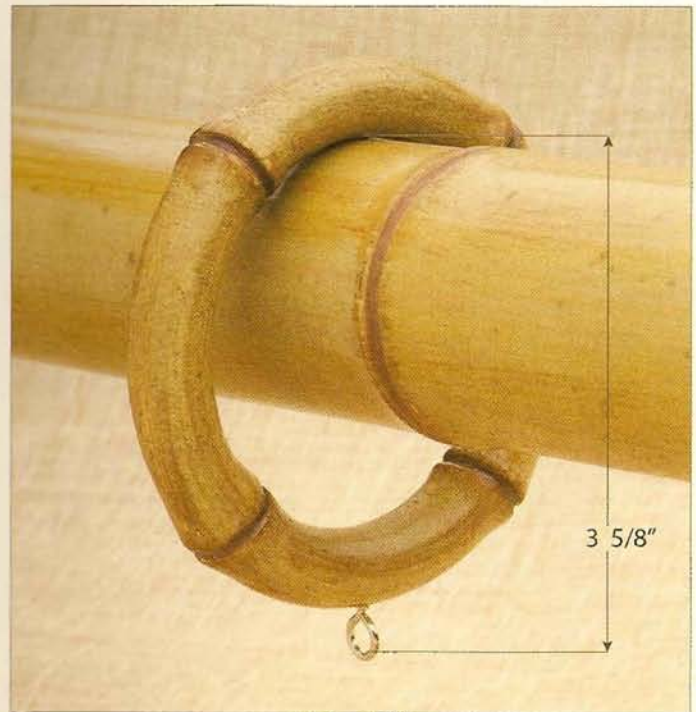

# ANTIQUE BLACK

DBT02/ABK  
Asarum Finial

DBT20/ABK 2" Dia. 4Ft. Pole  
DBT21/ABK 2" Dia. 8Ft. Pole

DBT30/ABK  
2 3/4" I.D. Ring

DBT40/ABK  
3 3/4" Bracket

DBT04/ABK Kiku Finial/End Cap

DBT01/ABK Papyrus Finial

# ACCESSORIES

All accessories available in all finishes.

DBT41/BNA  
5" Decorative Bracket

DBT30/BNA  
2 3/4" I.D. Ring

DBT40/BNA  
3 3/4" Decorative Cup Bracket

DBT42/BNA  
Wall Flange Set

DBT60/BNA 40" Baton

DBT02 - Asarum Finial  
L: 5 3/4" - H: 3 3/4"  
Dia: 2 1/2" - Base: 2"

DBT03 - Lotus Finial  
L: 2 1/4" - H: 4 1/2"  
Dia: 2 1/2" - Base: 2"

DBT01 - Papyrus Finial  
L: 4 3/8" - H: 2 3/4"  
Dia: 2 3/4" - Base: 2"