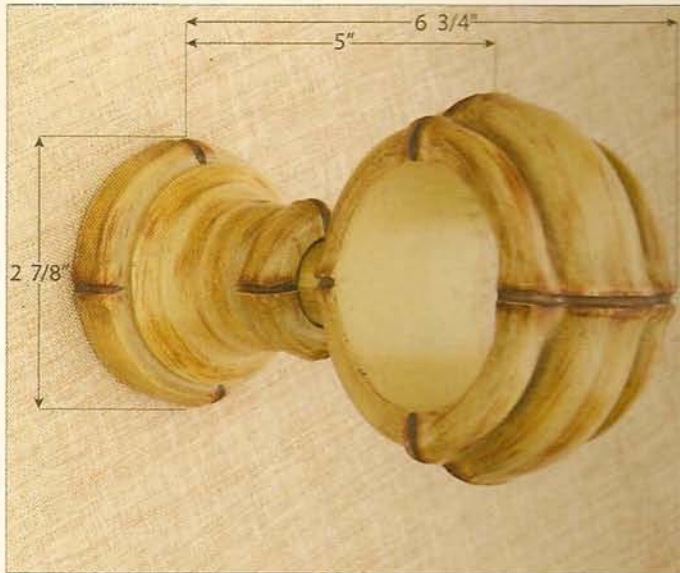

ACCESSORIES

All accessories available in all finishes.

DBT41/BNA
5" Decorative Bracket