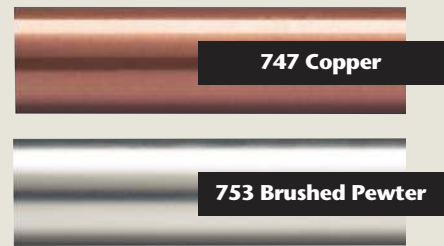

**50795** 006  
Black Crackled Glass

**50795**  
Black Crackled Glass Finial  
Size: 3/4"w x 3/4"h  
Finish: 006  
Glass

Pole Finishes

Pole Finishes

**Telescoping**  
73297 28" - 48" Pole  
73298 48" - 84" Pole  
73299 84" - 120" Pole

**Fixed Width**  
73303 8' Pole

MIX & MATCH®  
Accessories

Clip Ring with Eyelet

Holdback Arm

Swivel Socket

Collar

Bracket

Rod Splice