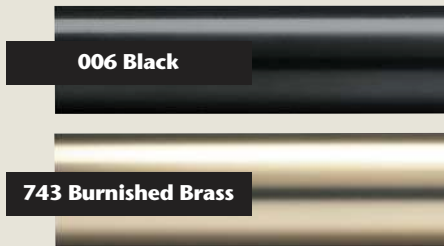

**73294** 743  
Burnished Brass  
Crackled Glass

**73294**  
Burnished Brass Crackled Glass  
Finial  
Size: 3/4"w x 3/4"h  
Finish: 743  
Glass

**73292** 999  
Mahogany Studded  
Ball

**73292**  
Mahogany Studded Ball Finial  
Size: 3/4"w x 3/4"h  
Finish: 999  
Wood/Metal

**50795** 006  
Black Crackled Glass

**50795**  
Black Crackled Glass Finial  
Size: 3/4"w x 3/4"h  
Finish: 006  
Glass

Pole Finishes

Pole Finishes

**Telescoping**  
73297 28" - 48" Pole  
73298 48" - 84" Pole  
73299 84" - 120" Pole