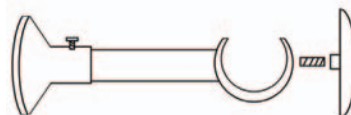

ABBREVIATION KEY:

D = diameter
H = height
L = length
P = projection
W = width
ID = inside diameter
OD = outside diameter

AVAILABLE FINISH:

PB = polished brass
 (ornate brass accentuated)

AVAILABILITY:

in-stock, typically ships within 24-48 hours

COMPONENT SPOTLIGHT

Featured below is this collection's Leon bracket for rosettes. The end of the bracket has a small threaded opening for attaching one of the collection's numerous rosettes. Rosettes are sold separately. The bracket's stem may be cut to create custom projections.

part no. 352161

castilian collection

1 3/8" diameter
bracket required every 6 - 7 feet

Vesta Inc · 109 Welpine Ridge Road · Pendleton, SC 29670 · 800.638.3782 voice · 864.225.0228 fax · www.ivesta.com

Availability: in stock, typically ships within 24-48 hours | **Available Finish:** PB (ornate brass accentuated) | **Materials:** brass, glass | **Product Family:** Symphony in Brass