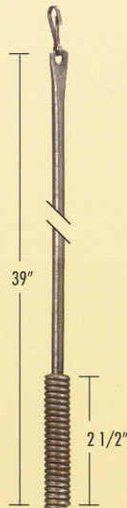

C-Ring HTP5010

Available colors CH, DA, F, RSP

Fusion Drapery Wand HFP7100

39" Length
Available colors A, F, P, RS