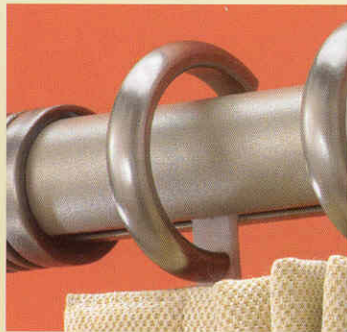

IDEAL FOR "PATIO DOORS" AND MORE...
C-Rings glide over supports enabling unrestricted traversing

C-RING Traditional style enabled by C-Scope engineering