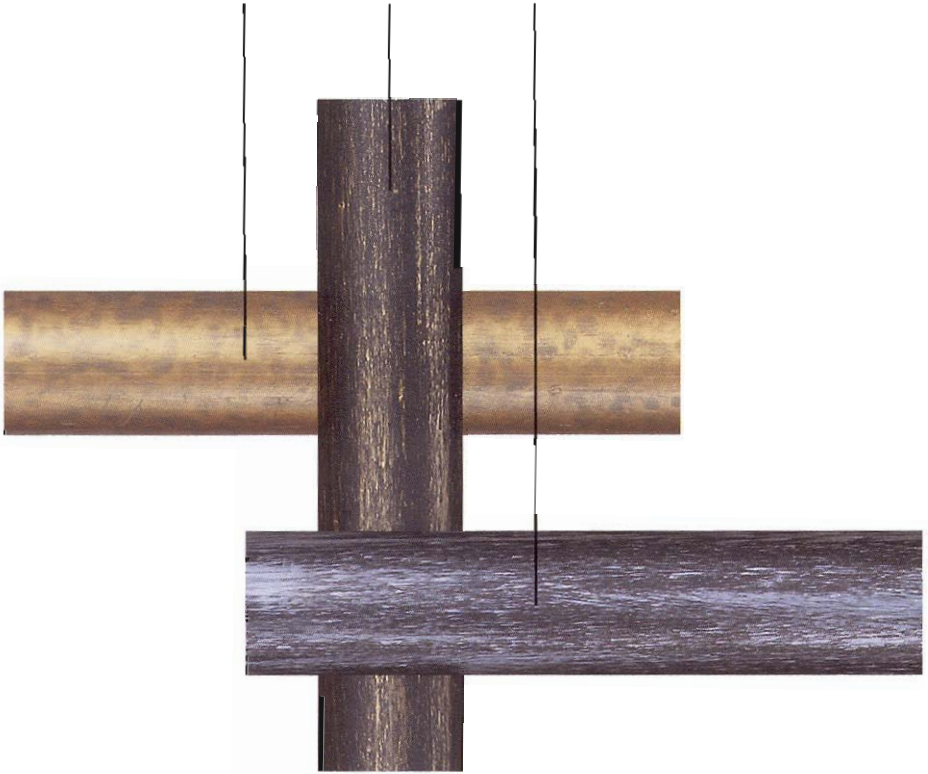

CREST  
5.75"L 3.25"H finishes: AG, BG, PT

ROSE  
12.25"L 9.5"H finishes: AG, BG, PT

RING  
2" and 3" diameter, finishes: AG, BG, PT

STANDARD, EXTENDED, DOUBLE  
BRACKET (left to right)  
extensions vary with rod width.

## available finishes

All hardware is shown in the Brushed Gold finish. A matching tieback is available for all finials. A complete listing of items and measurements for the Savannah Collection can be found in the price list.

## choose your design

- six finial styles are sold in pairs, with adapters.  
Acanthus, Cornucopia, Crest, Laurel Leaf, Rose, Tassel
- two rod options, 1.5" and 2" diameter are sold prepackaged with brackets.
- six tieback styles have matching finials, style names are the same.
- rings are available in two sizes, 2.5" and 3", with eyelet. Rings are sold in packages of ten.
- brackets are available in standard, extended and double options. Brackets are sold individually.

## product details

- this collection is made from cast metal.
- all 4' rods are sold as a kit with two standard brackets, all 8' rods with 3 standard brackets.
- the standard bracket is sold in 4" and 5" extensions for 1.5" and 2" rods respectively.
- the extended bracket is sold in 6.5" and 7.5" extensions for 1.5" and 2" rods respectively.
- the double bracket is sold in 7" and 8" extensions for 1.5" and 2" rods respectively.  
it allows for a double rod installation.
- a secondary rod is available individually in both 4' and 8' lengths.
- the Savannah Collection also offers endcaps in pairs, and inside mounts, individually.