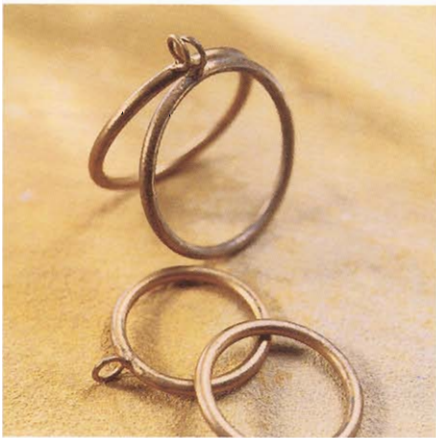

{ savannah

ROBERT ALLEN

CORNUCOPIA  
8.75"L 4.5"H finishes: AG, BG, PT

ACANTHUS  
11.75"L 6.75"H finishes: AG, BG, PT

LAUREL LEAF  
9.75"L 6.25"H finishes: AG, BG, PT

TASSEL  
7.5"L 3"H finishes: AG, BG, PT

CREST  
5.75"L 3.25"H finishes: AG, BG, PT

ROSE  
12.25"L 9.5"H finishes: AG, BG, PT

RING  
2" and 3" diameter, finishes: AG, BG, PT

STANDARD, EXTENDED, DOUBLE  
BRACKET (left to right)  
extensions vary with rod width.

## product details

- this collection is made from cast metal.
- all 4' rods are sold as a kit with two standard brackets, all 8' rods with 3 standard brackets.
- the standard bracket is sold in 4" and 5" extensions for 1.5" and 2" rods respectively.
- the extended bracket is sold in 6.5" and 7.5" extensions for 1.5" and 2" rods respectively.
- the double bracket is sold in 7" and 8" extensions for 1.5" and 2" rods respectively.  
it allows for a double rod installation.
- a secondary rod is available individually in both 4' and 8' lengths.
- the Savannah Collection also offers endcaps in pairs, and inside mounts, individually.

Cover: Savannah is shown in Brushed Gold

finial	Cornucopia
rod	4' x 2" rod
rings	ring 3"
brackets	standard bracket
drapery	McGrath Terracotta

{ savannah