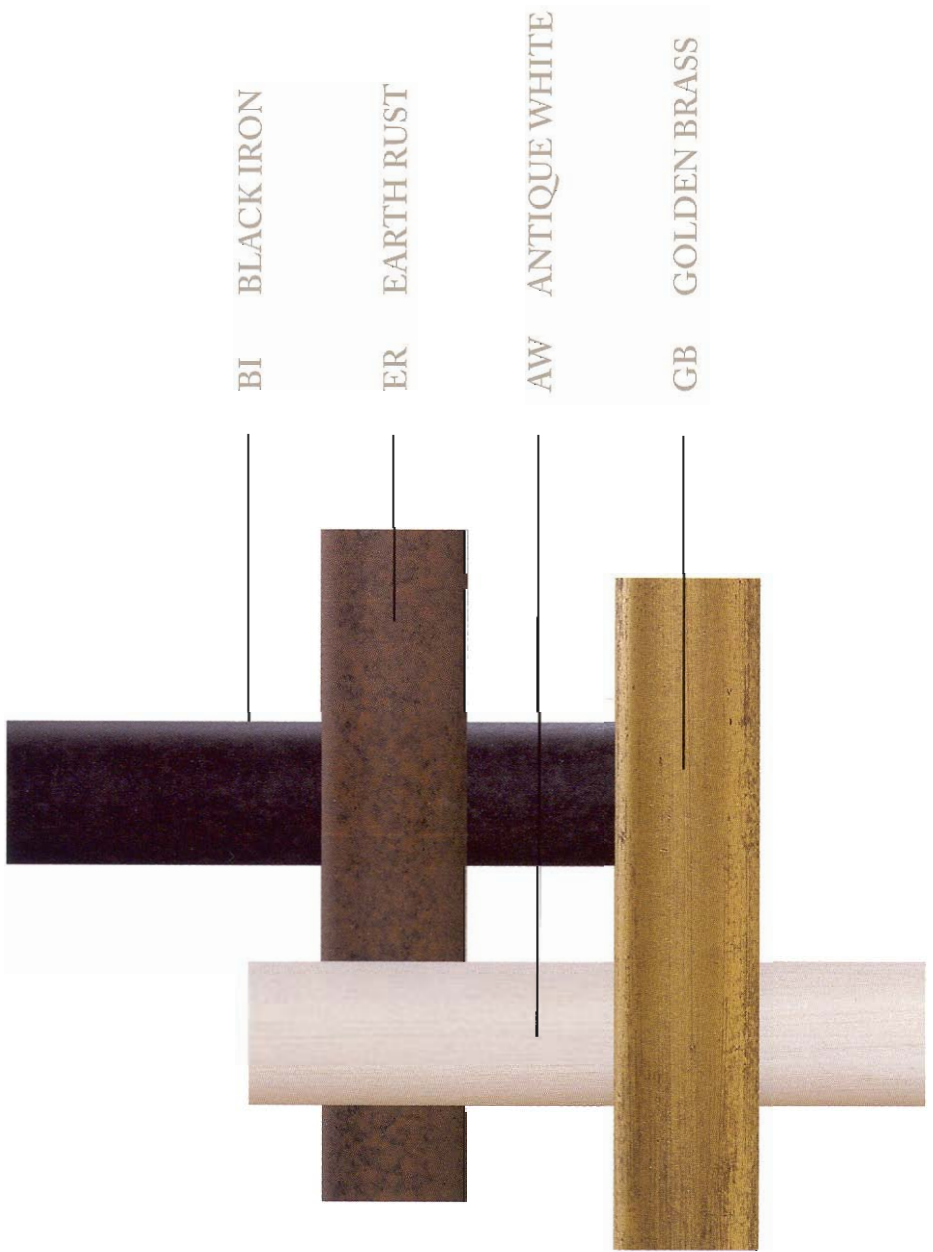

{ provence

ROBERT ALLEN

ARROW
7.5"L 5"H finishes: AW, BI, ER, GB

HARP
6.75"L 4.25"H finishes: AW, BI, ER, GB

FERN
4.5"L 4.5"H finishes: AW, BI, ER, GB

tieback CURL (top) 5.5" length, BALL (bottom) 3.75" length both tiebacks have 4.5" extension finishes: AW, BI, ER, GB

ARABESQUE
9"L 7"H finishes: AW, BI, ER, GB

BALL
5"L 2.5"H finishes: AW, BI, ER, GB

FLEUR DE LYS
7"L 5.5"H finishes: AW, BI, ER, GB

RING
2" diameter, finishes: AW, BI, ER, GB

STANDARD, EXTENDED,
DOUBLE BRACKET (left to right)
extensions vary with rod width
finishes: AW, BR, ER, GB

- six finial styles are packaged in pairs with adapters.
Arabesque, Arrow, Ball, Fern, Fleur de Lys, Harp
- two rod options, 1" and 1.5" diameter are prepackaged with standard brackets.
- two tieback styles are sold in pairs.
Ball, Curl
- rings are available in one style, 2" ring with eyelet, sold in packages of ten.
- brackets are available in standard, extended and double options and are sold individually.

choose your finish

- 4 finishes: Black Iron, Earth Rust, Golden Brass, Antique White. The finishes combine layers of color and are applied by hand, slight variances are possible.
- all items are available in all four finishes.