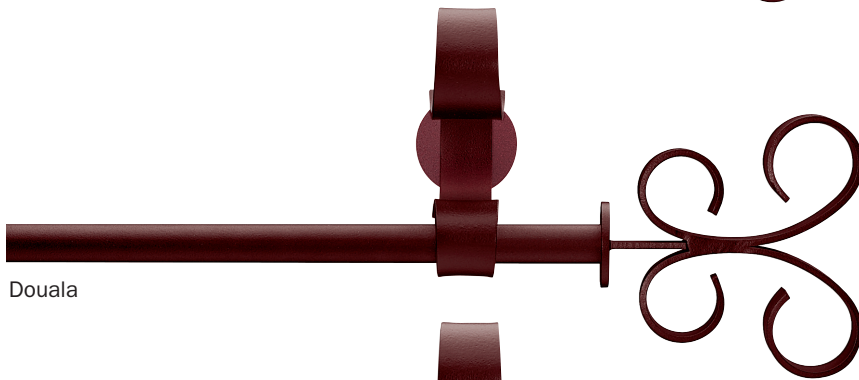

# mondo

Accra

Dakar

Louanda

Douala

Epos

black

rust

wide bracket

decorative bracket

Pictured brackets are available in single or double format

ROBERT ALLEN

PRESENTS

B L ● M E

available rod diameter