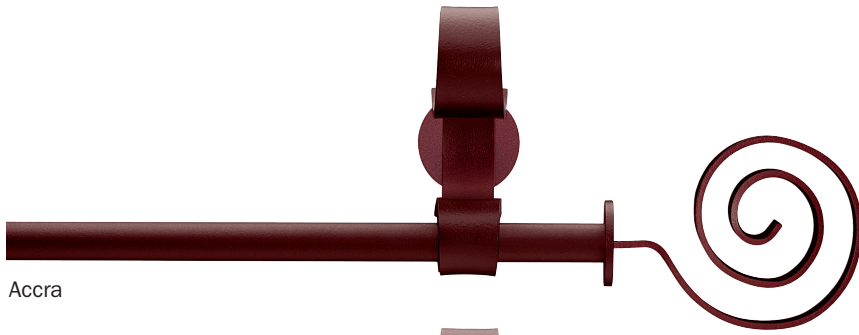

# mondo

Accra

Dakar

Louanda

Douala

Epos

black

rust

wide bracket

decorative bracket

Pictured brackets are available in single or double format

ROBERT ALLEN

PRESENTS

B L ● M E

available rod diameter