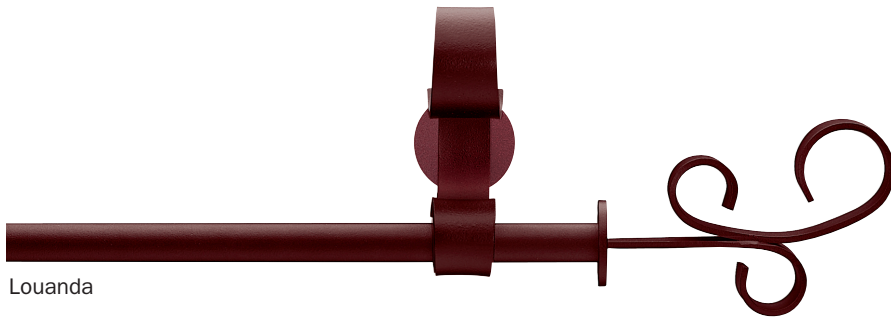

# mondo

Accra

Dakar

Louanda

Douala

Epos

black

rust

wide bracket

decorative bracket

Pictured brackets are available in single or double format

ROBERT ALLEN

PRESENTS

B L ● M E

available rod diameter