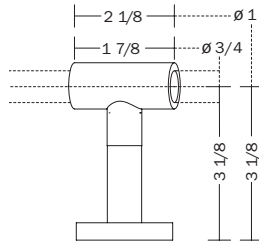

Fanfare

Rondeur

holdback

brackets

inside mount bracket

plug-in bracket

extended plug-in bracket

bracket extender (for plug-in bracket)

accessories

pleating hook

eyelet hook

standard ring