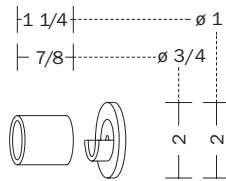

Fanfare

Rondeur

holdback

brackets

inside mount bracket

plug-in bracket

extended plug-in bracket

bracket extender (for plug-in bracket)

accessories

pleating hook

eyelet hook

standard ring