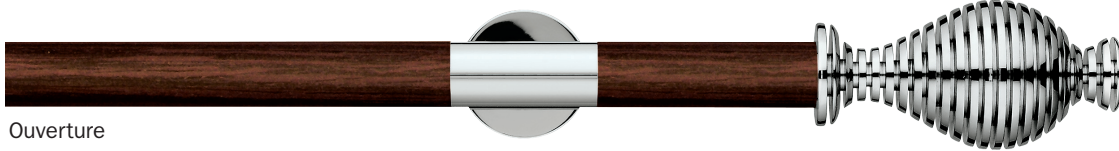

allure

Ouverture
wenge, polished nickel

Fanfare
wenge, polished nickel

Rondeur
wenge, polished nickel

allure

measurements

finials / holdback

Overture

accessories

pleating hook

eyelet hook

standard ring