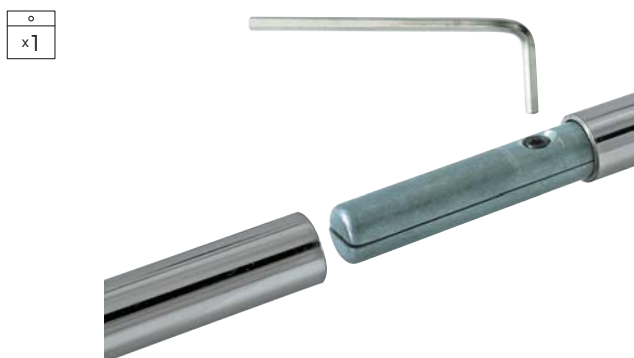

| | | | |
|---|---|---|---|
|  |  |  |  |
| 12 | 14 | 21 | 31 |

SUPPORT 24 X 16 mm

Traverse rod-holder 15/16" x 5/8" - Halterung 24 x 16mm

o
x2

Ø 12mm - 1/2"
 24mm - 15/16"
 16mm - 5/8"

6 6 5 8 0

+

COLORIS Color - Farbe

| | |
|---|---|
|  |  |
| 12 | 14 |

ABOUT DE TUBE

Rod connector - Zwischenstück

| | | |
|--|---|-----------|
| Ø 16 mm - long. 10 cm Ø 5/8" - length 4" | } | 6 6 2 2 2 |
| Ø 25 mm - long. 12 cm Ø 1" - length 4 3/4" | } | 6 6 2 2 4 |
| Ø 31 mm - long. 14 cm Ø 1 3/16" - length 5 7/8" | } | 6 6 2 2 6 |