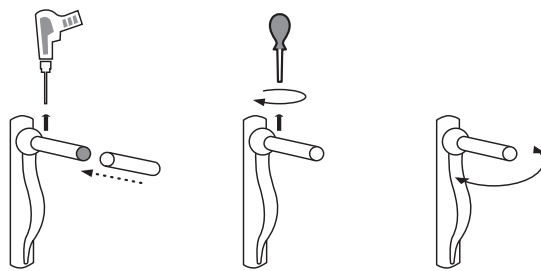

+

COLORIS

Colors - Farbe

12

15

16

17

23

26

27

28

29