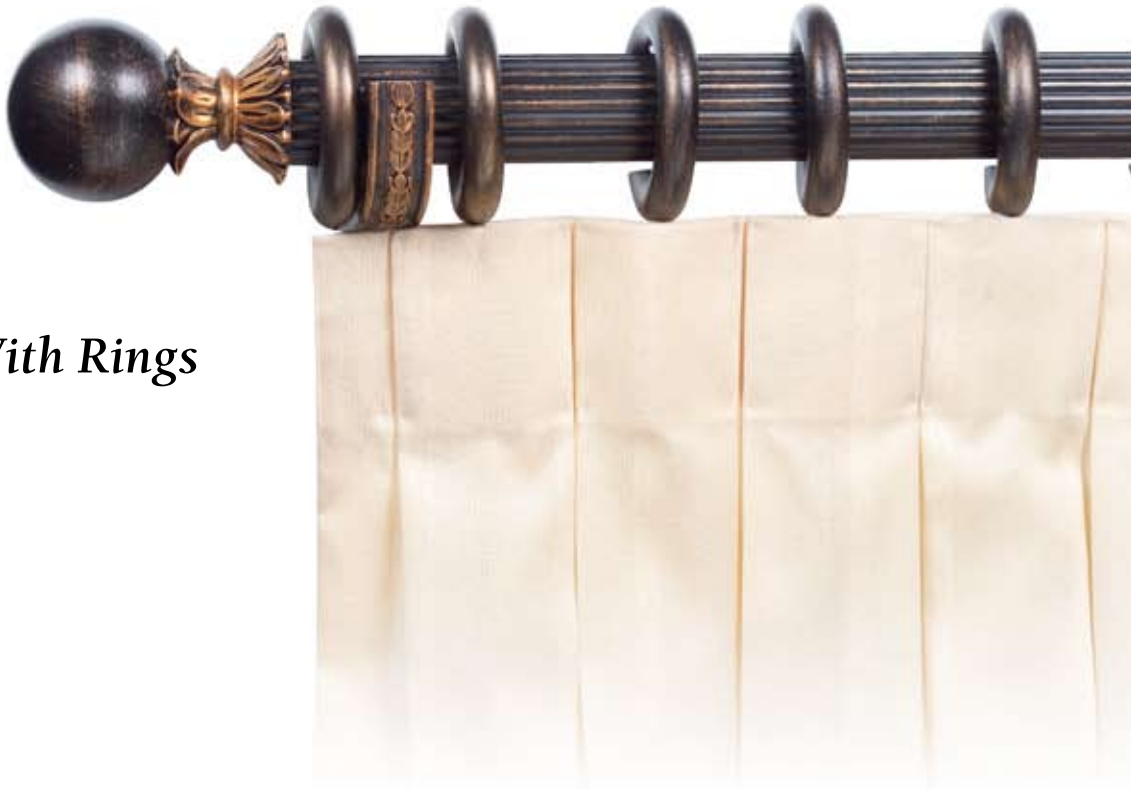

With Rings

*Traversing
Collection*

*Traversing
Poles*