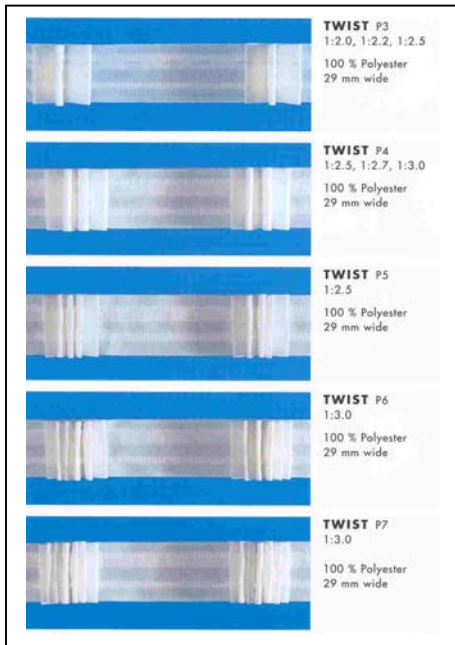

Decsign Co, Inc offers a complete line of Shirring tapes from Bandex

Group Pleats