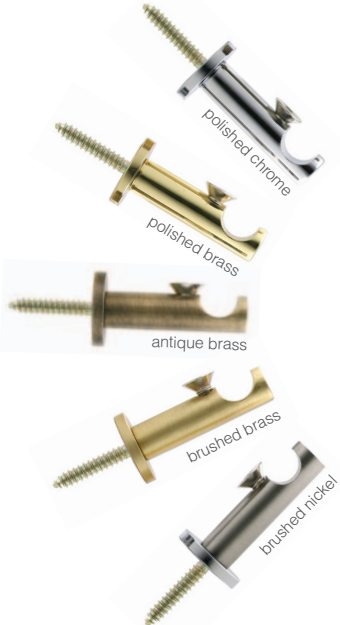

Wall Bracket short
#102135
7/8"W, 1 3/8"P