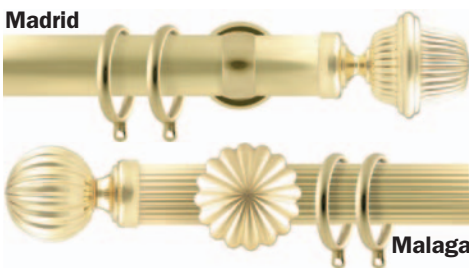

Vesta's Castilian collection features traditional solid brass decorative hardware in its finest form. Of particular interest are the clear glass/crystal finials, which may provide a brilliant touch of immediate visual interest. All items are in-stock for immediate shipping.

**ABBREVIATION KEY:**

**D** = diameter  
**H** = height  
**L** = length  
**P** = projection  
**W** = width  
**ID** = inside diameter  
**OD** = outside diameter

**AVAILABLE FINISH:**

**PB** = polished brass  
 (ornate brass accentuated)

**AVAILABILITY:**

in-stock, typically ships within 24-48 hours

**MATERIALS:**

brass, glass

**PRODUCT FAMILY:**

◆ Symphony in Brass

**SEE IT OR SHOW IT ONLINE AT:**

[www.ivesta.com/sb-cc.html](http://www.ivesta.com/sb-cc.html)

## castilian collection

**Madrid**

**COMPONENT SPOTLIGHT**

Featured below is this collection's Leon bracket for rosettes. The end of the bracket has a small threaded opening for attaching one of the collection's numerous rosettes. Rosettes are sold separately. The bracket's stem may be cut to create custom projections.