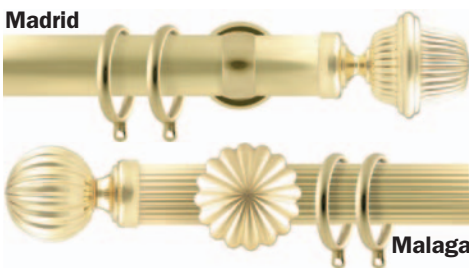

Vesta's Castilian collection features traditional solid brass decorative hardware in its finest form. Of particular interest are the clear glass/crystal finials, which may provide a brilliant touch of immediate visual interest. All items are in-stock for immediate shipping.

**ABBREVIATION KEY:**

**D** = diameter  
**H** = height  
**L** = length  
**P** = projection  
**W** = width  
**ID** = inside diameter  
**OD** = outside diameter

**AVAILABLE FINISH:**

**PB** = polished brass  
 (ornate brass accentuated)

**AVAILABILITY:**

in-stock, typically ships within 24-48 hours

**MATERIALS:**

brass, glass

**PRODUCT FAMILY:**

◆ Symphony in Brass

**SEE IT OR SHOW IT ONLINE AT:**

[www.ivesta.com/sb-cc.html](http://www.ivesta.com/sb-cc.html)

## castilian collection

**Madrid**

**Malaga**

**COMPONENT SPOTLIGHT**

Featured below is this collection's Leon bracket for rosettes. The end of the bracket has a small threaded opening for attaching one of the collection's numerous rosettes. Rosettes are sold separately. The bracket's stem may be cut to create custom projections.