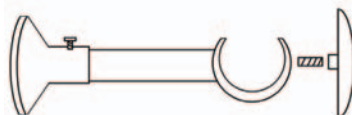

COMPONENT SPOTLIGHT

Featured below is this collection's Leon bracket for rosettes. The end of the bracket has a small threaded opening for attaching one of the collection's numerous rosettes. Rosettes are sold separately. The bracket's stem may be cut to create custom projections.

part no. 352161