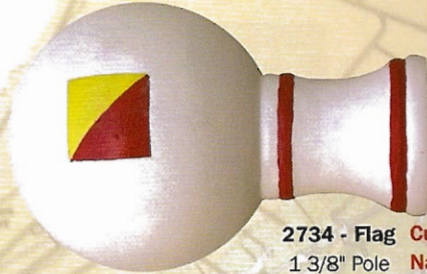

## Nautical

2751  
1 3/8" Pole

2734 - Flag Customize with any  
1 3/8" Pole Nautical Flag or Burgee  
Available in 2" & 3" D Finials

2753  
2" Pole

2752  
2" Pole

2758  
HB or PH

2755  
HB or PH

2754  
HB or PH