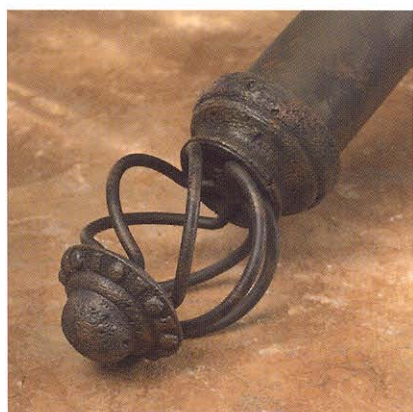

Toscana

ROBERT ALLEN  WINDOWS

Toscana

ROSETTE TIEBACK
4.5" extension 3.25" Diameter

PIAZZA FINIAL, 1.5"
4.5"L 3"H

SAXON SMALL FINIAL, 1.5"
Small: 4.5"L 3"H
SAXON LARGE FINIAL, 2"
Large: 5.5"L 3.5"H

CORNER ANGLE
Available for 1.5" rod only. 4"L

STANDARD & EXTENDED BRACKET
4.25" and 6" projections respectively for 1.5"
4.5" and 6.25" projections respectively for 2"

FLORAL TIEBACK
4.5" extension 4" Diameter

FIRENZE FINIAL, 2"
5.5"L 4"H

LOGGIA FINIAL, 2"
5"L 3"H

BELLA FINIAL, 1.5"
4.25"L 3"H

CAMPAGNA FINIAL, 1.5"
6.5"L 4.5"H

RING
1.5" ring is 2" diameter
2" ring is 2.5" diameter

SWING ARM
.5" diameter 27.5"L

LIMESTONE

LIMESTONE

EARTH RUST

EARTH RUST

SIENNA

SIENNA

ITALIAN GOLD

ITALIAN GOLD

ANTIQUE

ANTIQUE

HARDWARE FEATURES

- 7 finial choices; 4 styles in 1.5" and 3 styles in 2"
- All hardware is available in all finishes: Antique, Earth Rust, Italian Gold, Limestone and Sienna
- Layering of color creates color variation in the finishes that is to be expected and appreciated; it is part of the inherent beauty of this collection
- Two rod widths: 1.5" and 2" are available in Plain and Rope styles; both styles are available in 4' and 8' lengths
- Rope Rod is wood; Plain Rod is metal
- A center support is recommended on any rod lengths 8' or greater
- All items are shown in the Earth Rust finish