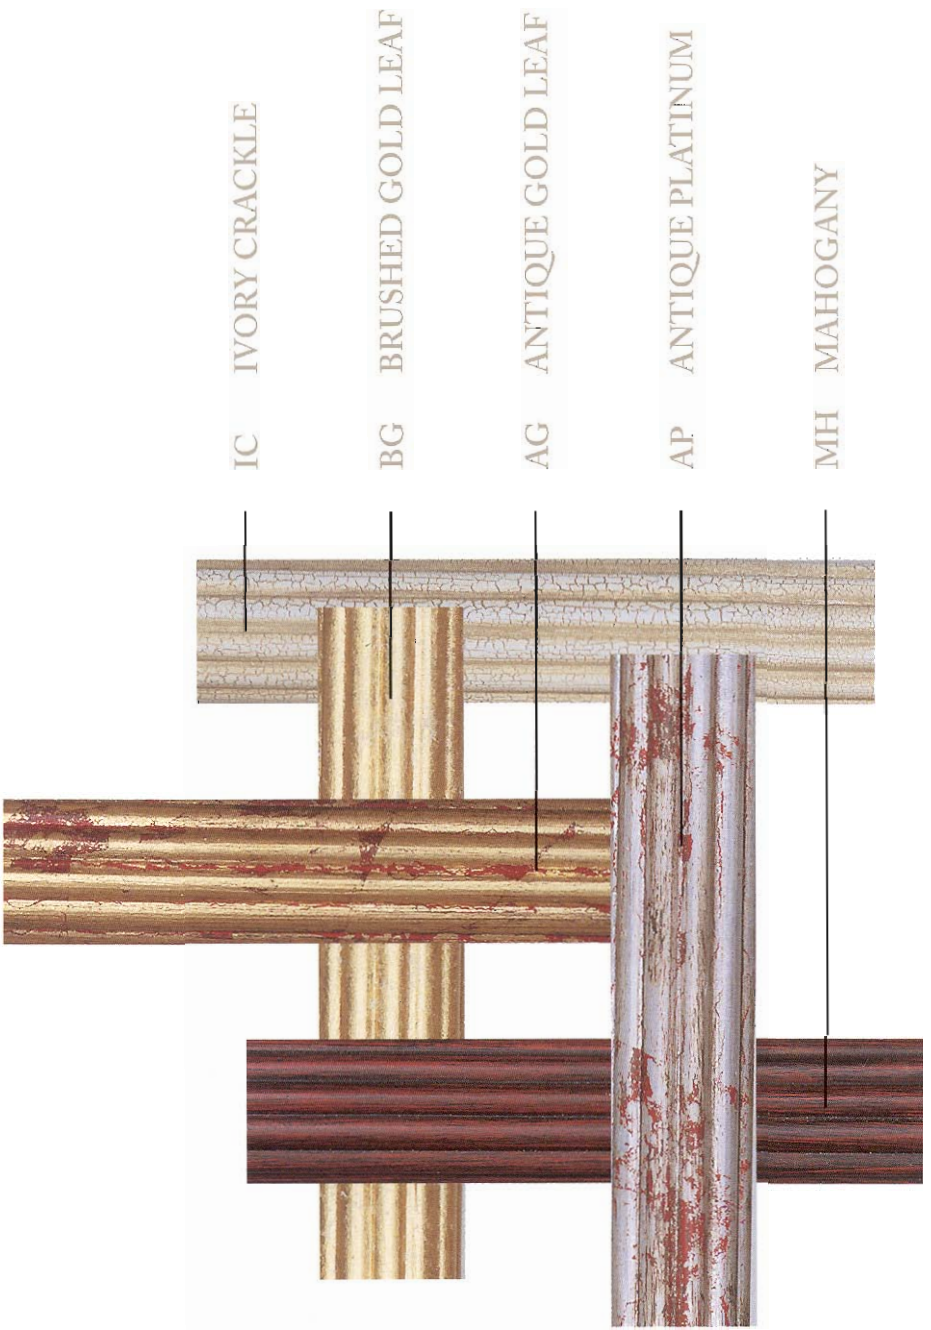

{ heritage

ROBERT ALLEN

NEWEL
7.5"L 4.75"H finishes: AG, AP, BG, IC,
MH

PINEAPPLE
9"L 4.5"H finishes: AG, AP, BG, IC, MH

CAROUSEL
4.5"L 4.75"H finishes: AG, AP, BG, IC, MH

CONE
6.25"L 3.25"H finishes: AG, AP, BG, IC, MH

RING
1.75", 2.5" diameter finishes: AG, AP, BG, IC, MH

ARTICHOKE
5.75"L 3.5"H finishes: AG, AP, BG, IC, MH

KNOB
5.25"L 4.5"H finishes: AG, AP, BG, IC, MH

STANDARD endcap
1.5" diameter for 1.5" rod
2.25" diameter 2.25" rod
finishes AG, AP, BG, IC, MH

tieback MEDALLION (top) 4" diameter,
FLORETTE (bottom) 3" diameter
both have a 4.75" extension
finishes: AG, AP, BG, IC, MH

STANDARD, EXTENDED BRACKET
3.5" and 4.25"
finishes: AG, AP, BG, IC, MH

available finishes

All hardware is shown in the Antique Platinum finish. A complete listing of all the items and measurements for the Heritage Collection can be found in the price list.

1 choose your design

- six finial styles are sold in pairs. An adapter is prepacked with the Knob and Artichoke finials to accommodate a 2.5" rod.
Artichoke, Carousel, Cone, Knob, Newel, and Pineapple
- two rod sizes: 1.5" and 2.25" diameter fluted. Rods are sold prepackaged with brackets.
- two tieback styles to choose from. Tiebacks are sold in pairs:
Medallion, Floret
- rings are available in two styles, a 1.75" ring with eyelet or 2.75" ring with eyelet, and are sold in packages of ten.
- brackets are available in two styles, standard and extended and are sold individually.