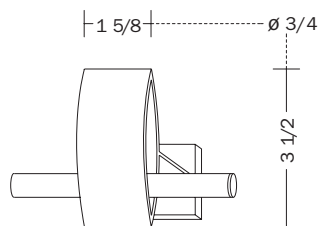

brackets/holdback

inside mount bracket

accessories

pleating hook

bracket

eyelet hook

standard ring

7 3/4
holdback