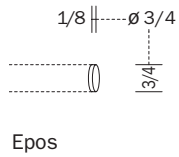

moduloarco

ROBERT ALLEN

PRESENTS

B L ● M E

available rod diameter

moduloarco

measurements

finial

brackets/holdback

inside mount bracket

accessories

pleating hook

bracket

eyelet hook

standard ring

7 3/4
holdback