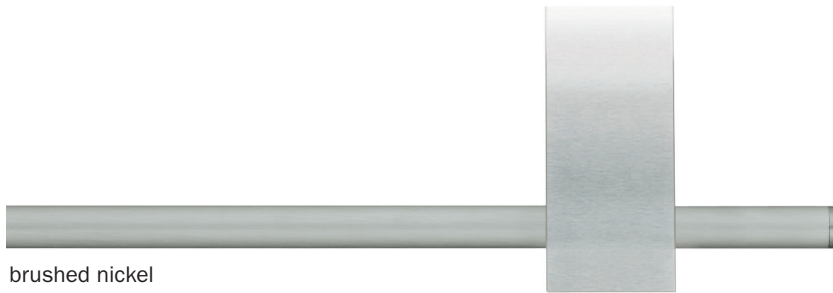

moduloarco

ROBERT ALLEN

PRESENTS

B L ● M E

available rod diameter

moduloarco

measurements

finial

brackets/holdback

inside mount bracket

accessories

pleating hook

bracket

eyelet hook

standard ring

7 3/4
holdback

tube connector