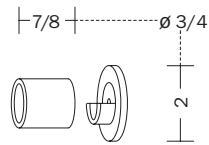

moduloarco

ROBERT ALLEN

PRESENTS

B L ● M E

available rod diameter

moduloarco

measurements

finial

brackets/holdback

inside mount bracket

accessories

pleating hook

bracket

eyelet hook

standard ring

7 3/4
holdback