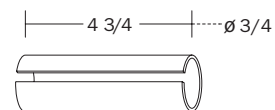

brackets/holdback

inside mount bracket

accessories

pleating hook

bracket

eyelet hook

standard ring

7 3/4
holdback