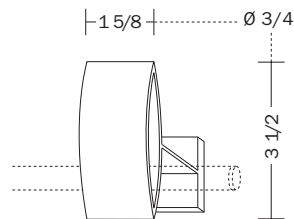

brackets/holdback

inside mount bracket

accessories

pleating hook

bracket

eyelet hook

standard ring

7 3/4
holdback