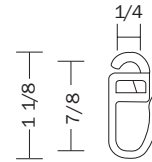

moduloarco

ROBERT ALLEN

PRESENTS

B L ● M E

available rod diameter

moduloarco

measurements

finial

brackets/holdback

inside mount bracket

accessories

pleating hook

bracket

eyelet hook

standard ring

7 3/4
holdback