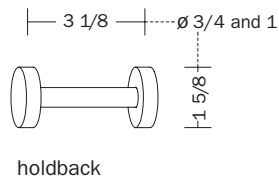

amber

measurements

finial / holdback