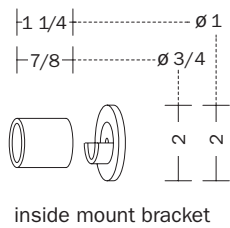

amber

measurements

finial / holdback

brackets

brackets

accessories