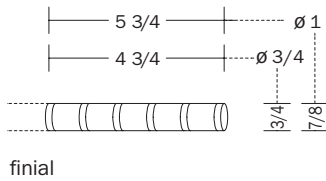

amber

measurements

finial / holdback