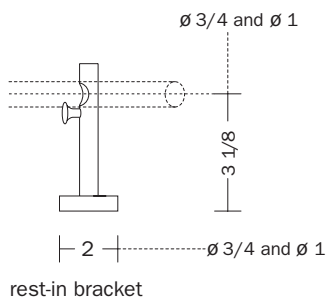

amber

measurements

finial / holdback

brackets

brackets

accessories