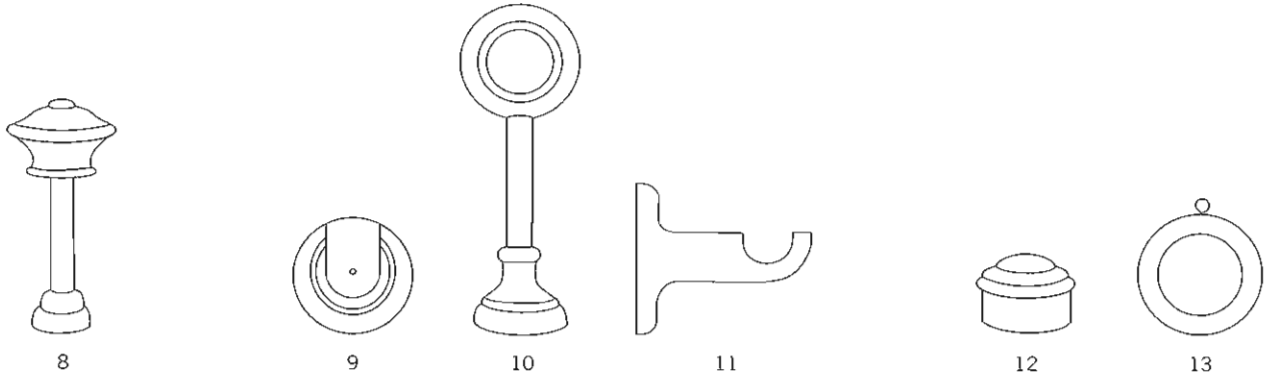

FINIALS

TIEBACK

BRACKETS

OTHER