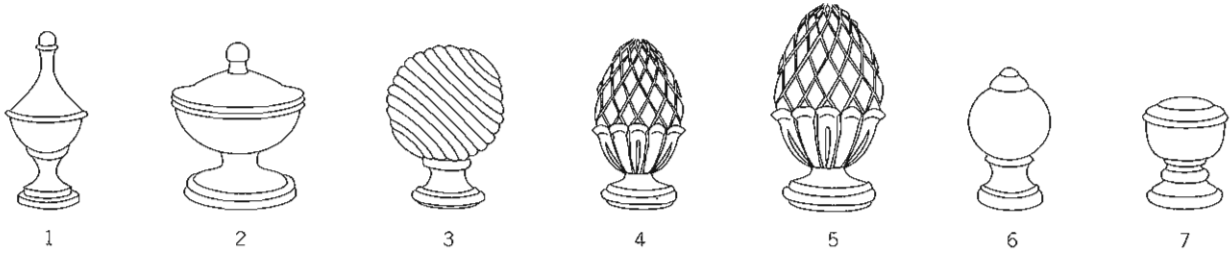

Bedpost

FINIALS