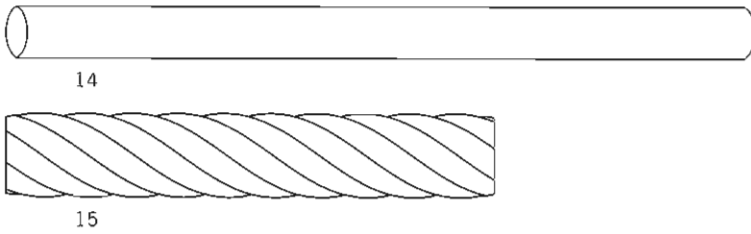

RODS

FINIALS

1. 1 Urn finial (4.5"L 2.5"H)
2. 2 Top finial (4.25"L 3.5"H)
3. 3 Globe finial (4.25"L 3"H)
4. 4 Pinecone small finial (4.25"L 2.5"H)
5. 5 Pinecone large finial (5.25"L 3"H)
6. 6 Bulb finial (3.75"L 2.5"H)
7. 7 Knob finial (3"L 2.5"H)

TIEBACK

1. 8 Button tieback (6" extension 3.5" diameter)

BRACKETS

1. 9 Inside mount (available for 1.25" and 1.75" rods)
2. 10 Decorative bracket (available for 1.25" and 1.75" rods. Bracket may be cut for any extension between 4" and 9.25". Use a fine tooth saw and a miter box to obtain a straight cut)
3. 11 Standard bracket and extended bracket (1.25" and 1.75" standard brackets extend 3.5") (1.25" and 1.75" extended brackets extend 5.5")

OTHER

1. 12 Endcap (available for 1.25" and 1.75" rods. Extends 1" from rod when installed)
2. 13 Ring (available for 1.25" and 1.75" rods. 1.25" ring diameter is 1.75" and 1.75" ring diameter is 2.25")

RODS

1. 14 Plain rod (available in 1.25" and 1.75" widths; 4' and 8' lengths)
2. 15 Twirl rod (available in 1.25" and 1.75" widths; 4' and 8' lengths)

ROBERT ALLEN WINDOWS

For customer service in the United States call 1.800.333.3777, in Canada 1.800.363.3020, in Europe +44 (0) 1494.603444.

© 2001 THE ROBERT ALLEN GROUP, INC.